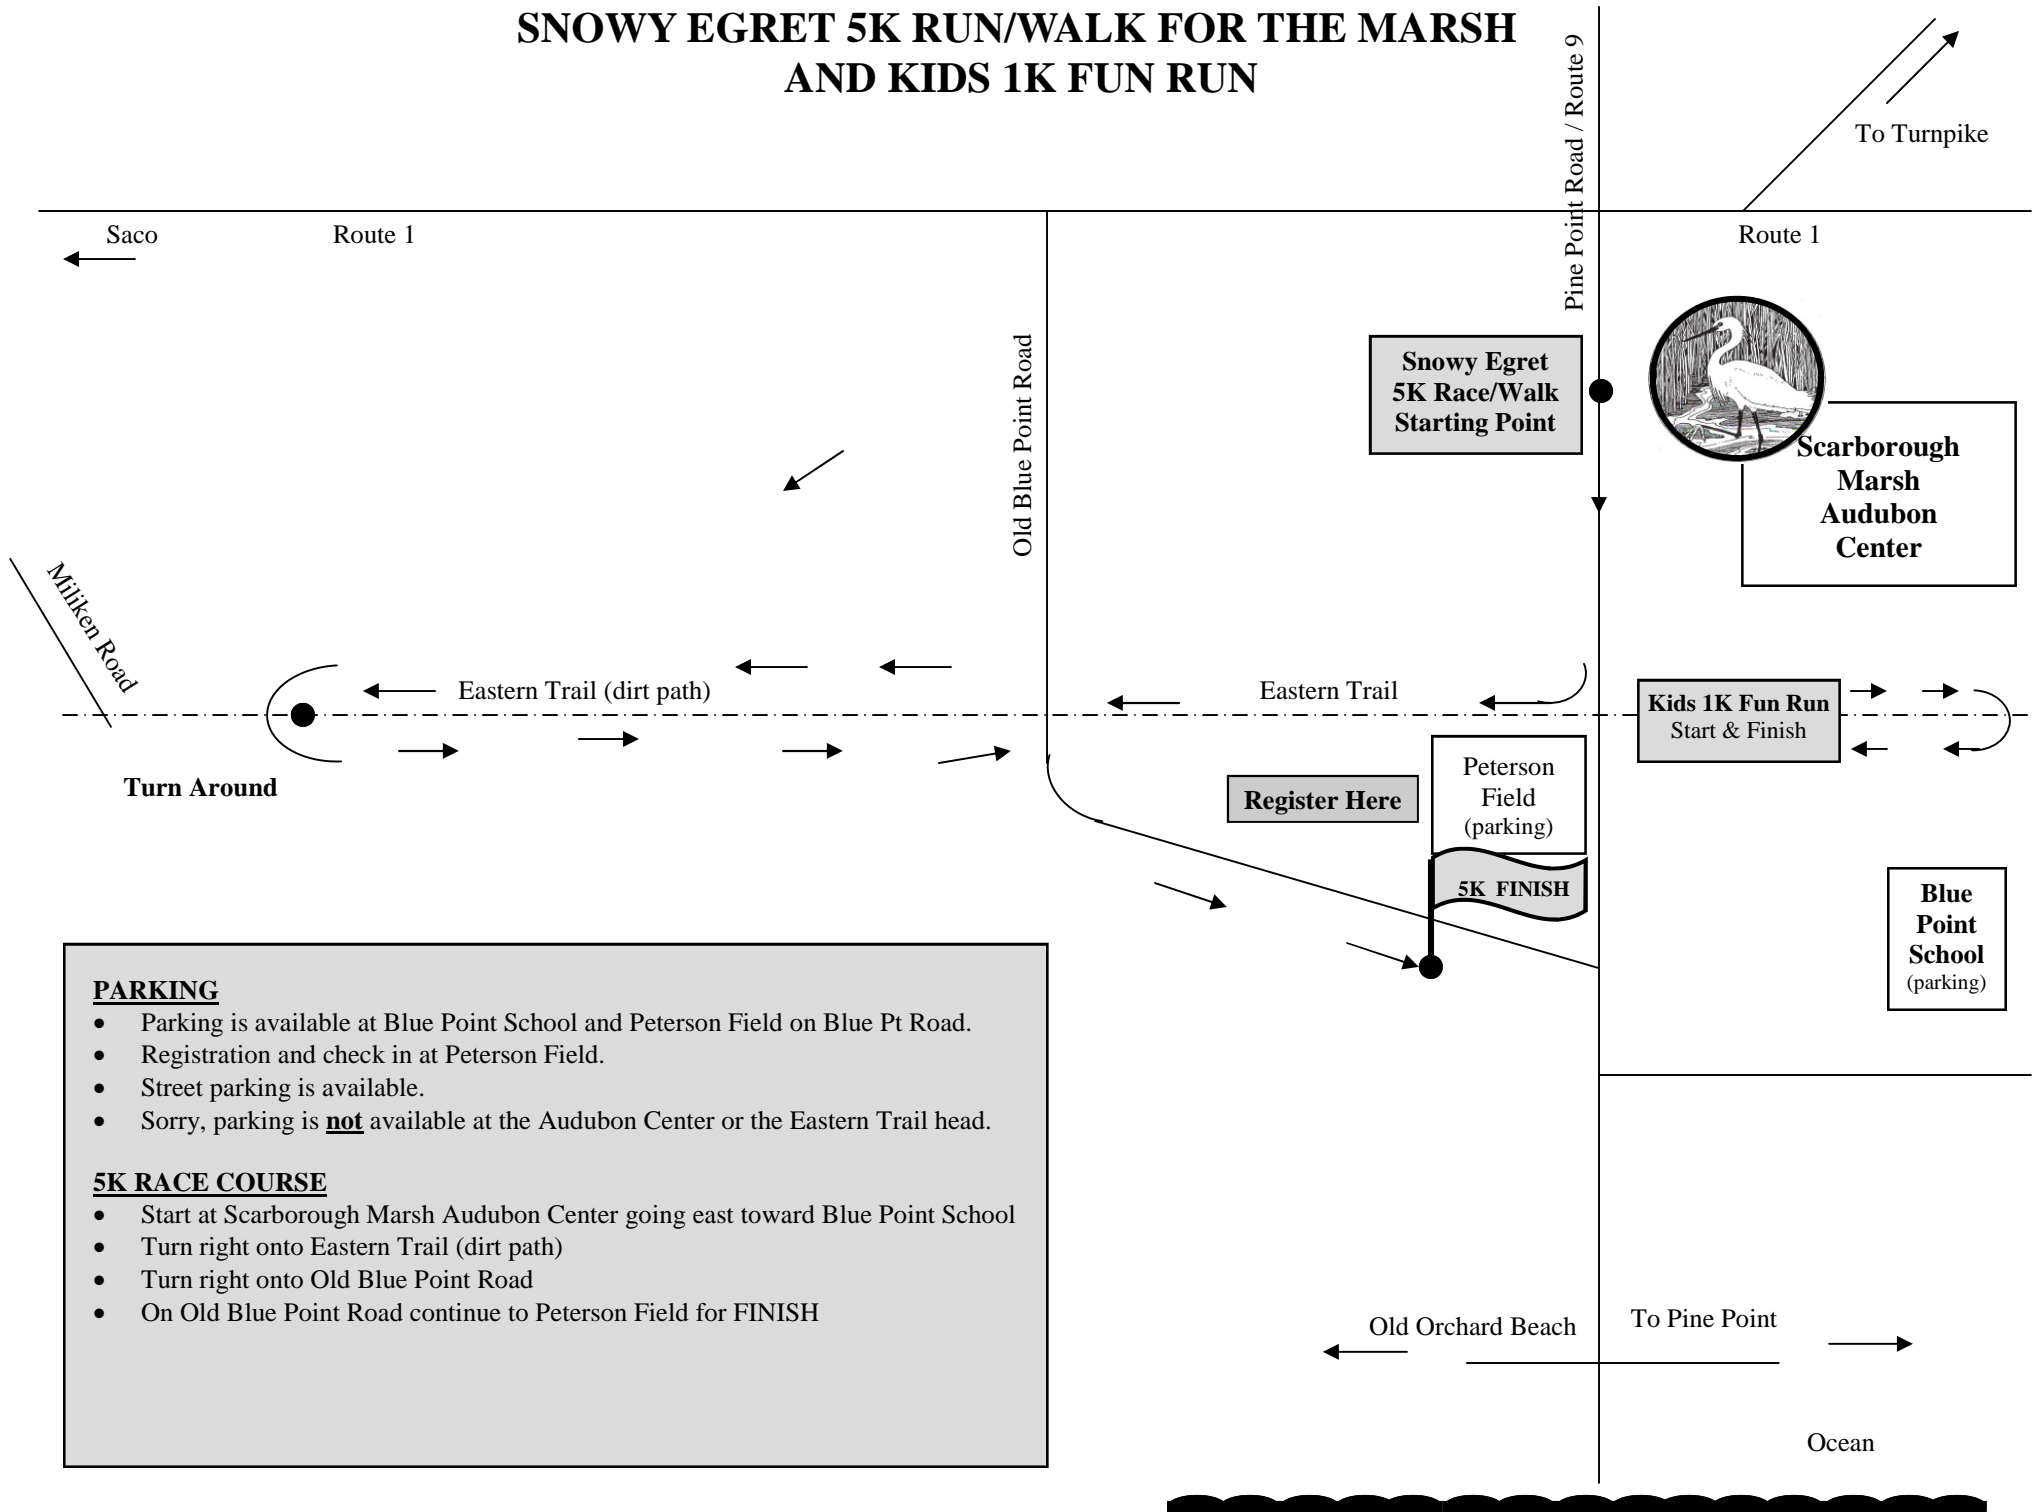

SNOWY EGRET 5K RUN/WALK FOR THE MARSH AND KIDS 1K FUN RUN

PARKING

- Parking is available at Blue Point School and Peterson Field on Blue Pt Road.
- Registration and check in at Peterson Field.
- Street parking is available.
- Sorry, parking is **not** available at the Audubon Center or the Eastern Trail head.

5K RACE COURSE

- Start at Scarborough Marsh Audubon Center going east toward Blue Point School
- Turn right onto Eastern Trail (dirt path)
- Turn right onto Old Blue Point Road
- On Old Blue Point Road continue to Peterson Field for FINISH